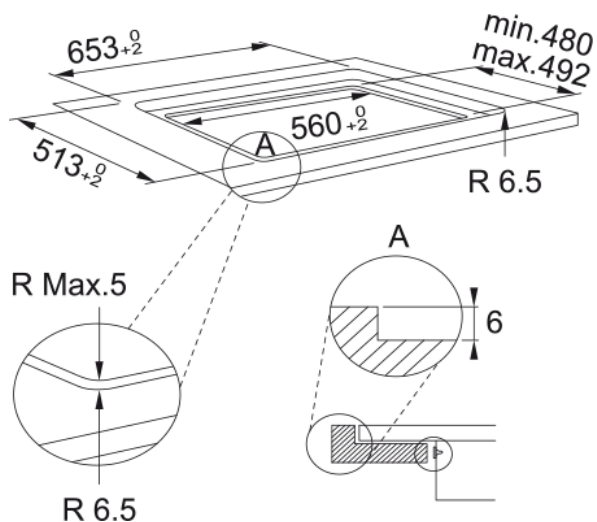

Maris Induction Hob 65cm | 108.0606.111

Technical Data

Product Information

Type	Electric
Technology	Induction vitroceramic
Color	Black
Finish	Glass
Power limitation	Yes

Dimensions

Commercial dimension	60X50
----------------------	-------

Energy specifications

MAX booster nominal power (W)	3000.0
Total power (kW)	7.2
Voltage	220-240 V
Frequency (Hz)	50-60

Product specifications

Installation type hob	Standard&flush
Bridge zone	No
Flexi zone	Yes
Safety lock	Yes

Type of heat. zone front right	Rounded
User interface	Direct touch buttons&sliders
Number of slider	4
Timer	Yes
Dual zone	No
Oval zone	NO
FlexPro zone	no
Power level	18 + booster
Number of booster	4